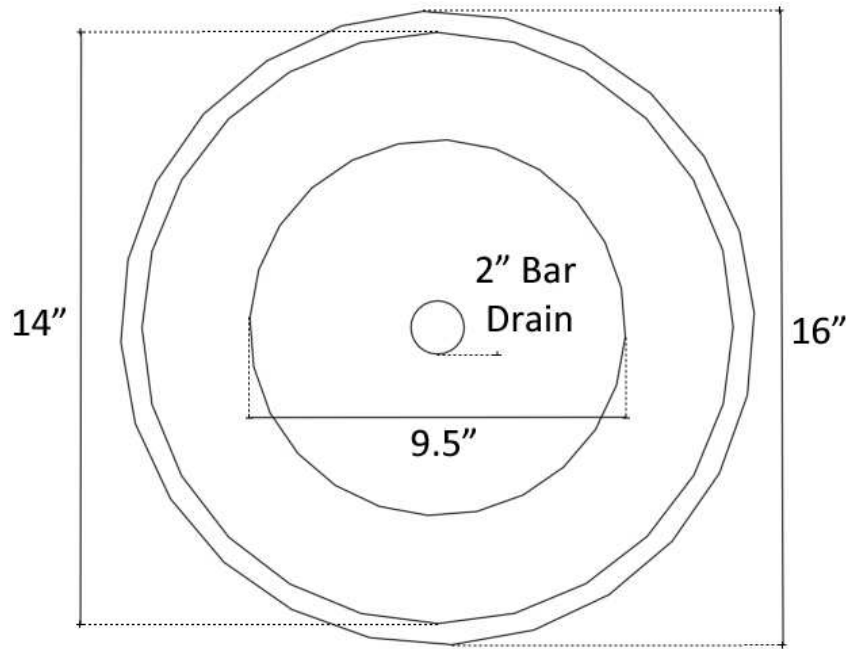

**Description:**

- Copper
- Drop-In or Undermount
- Use 2" Bar drain
- Clean with mild soap  
No abrasive chemicals

**Available Finishes:**

- DB** Dark Bronze
- WC** Weathered Copper
- PN** Polished Nickel
- SN** Satin Nickel
- PW** Pewter

**Available Drains:**

- D001** 2" Bar Drain

**DIMENSIONS WILL VARY. DO NOT** use this sheet as a guide for countertop cuts.